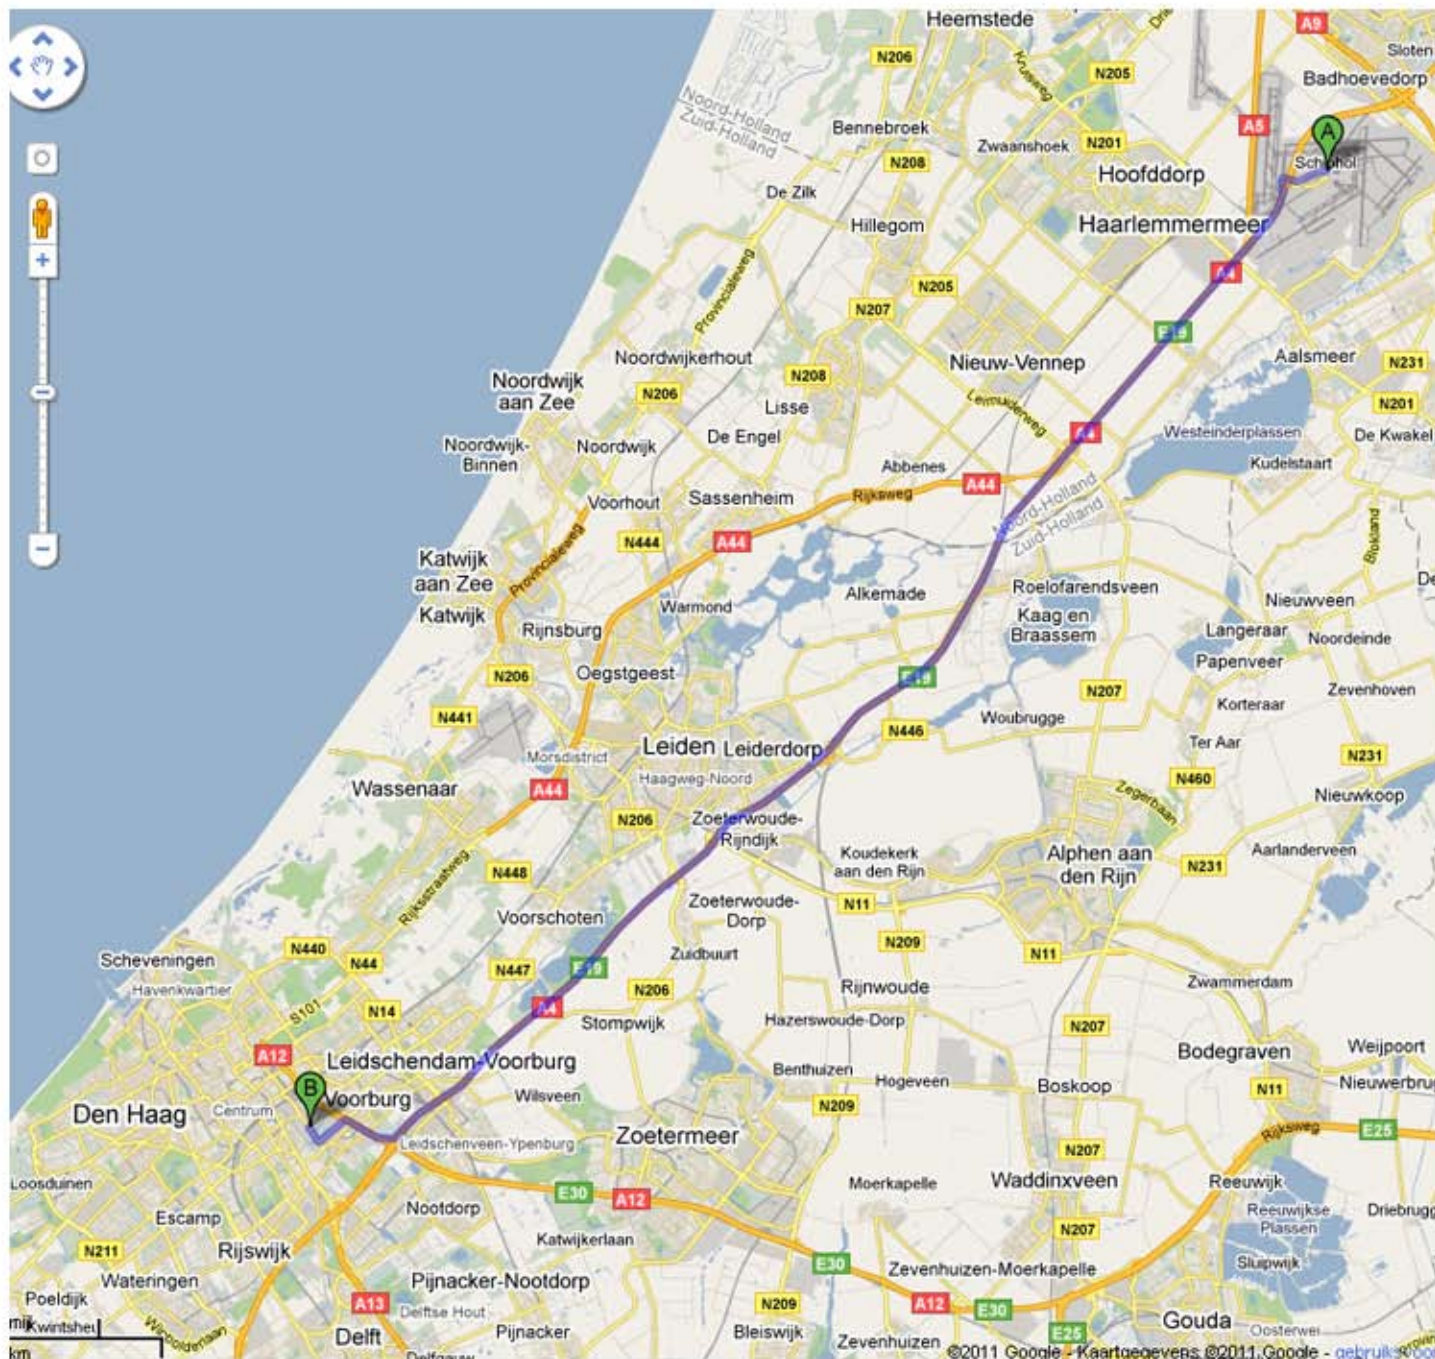

Driving directions from Schiphol international airport Amsterdam to:

Autobinck Holding N.V.

Binckhorstlaan 318

2516 BK Den Haag, Nederland

070 3337410

Total distance/time: 42,1 km. 28 min.

1. Depart in northwest direction on the **Vertrekkpassage** to the **Ceintuurbaan Noord** - 270 m
2. Turn left at the **Ceintuurbaan Noord** - 6 m
3. Turn right at the **Ceintuurbaan Noord** - 350 m
4. Easy curve to the right in the direction of **Ceintuurbaan Noord** - 17 m
5. Straight on on the **Ceintuurbaan Noord** - 350 m
6. Keep left at the intersection, follow the signs with the direction to **A4/Den Haag/Rotterdam** and join the traffic on the **A4** - 35,6 km

7. Take exit 8 at the junction **Prins Clausplein** to **E30/A12** direction **Den Haag** - 3 km

8. Join the traffic on the **A12** - 600 m
9. Take exit **4-Voorburg** in the direction **Den Haag-Nieuw Laakhaven** - 400 m
10. Take the left turn at the **Maanweg/Wilhelminaviaduct** - 1 km
11. Take the easy curve to the right at **Binckhorstlaan/S108** - 500 m

You will find the AutoBinck building on your right.