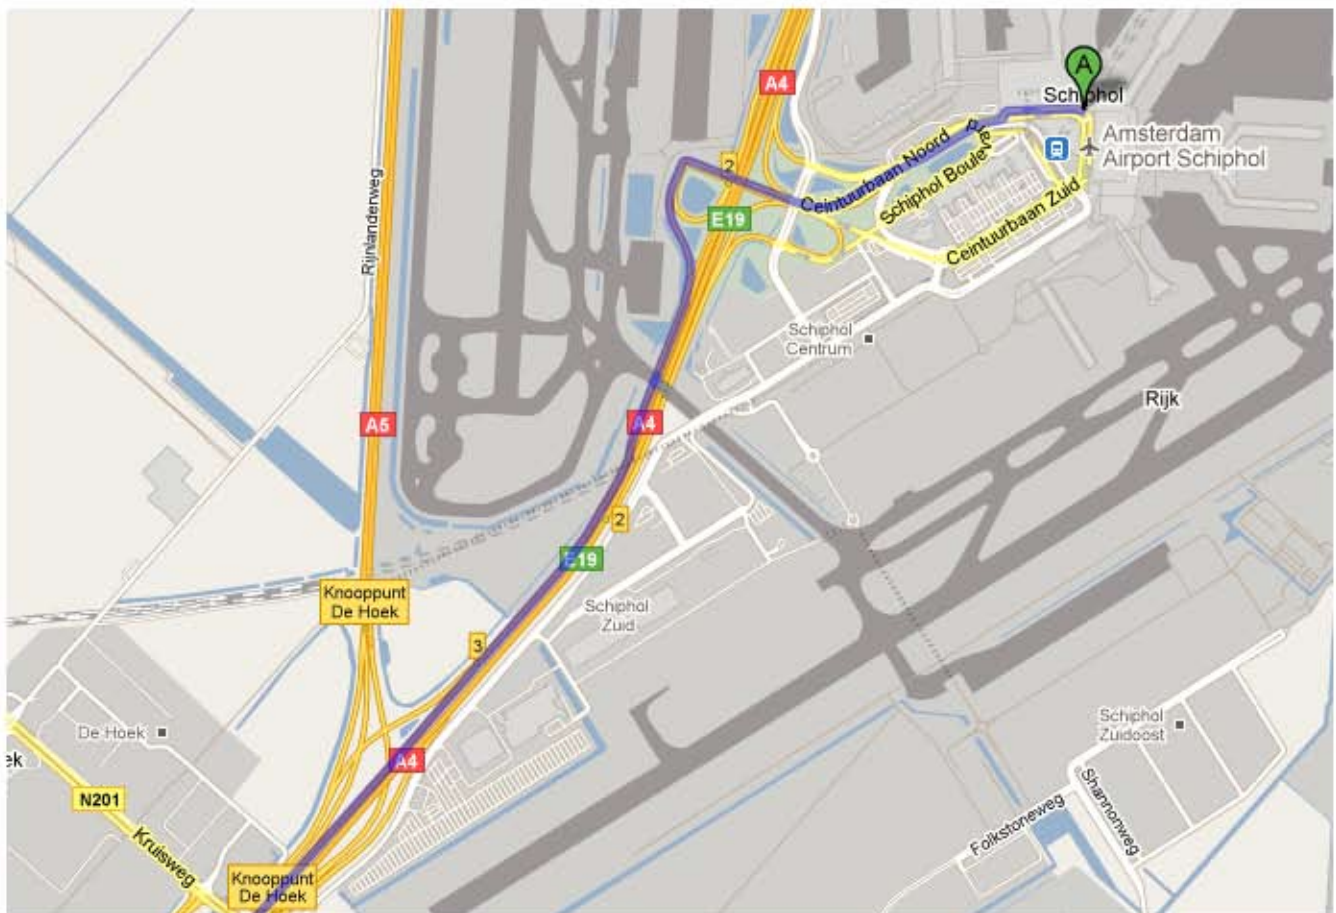

Driving directions from Schiphol international airport Amsterdam to:

Autobinck Holding N.V.

Binckhorstlaan 318

2516 BK Den Haag, Nederland

070 3337410

Total distance/time: 42,1 km. 28 min.

1. Depart in northwest direction on the **Vertrekkpassage** to the **Ceintuurbaan Noord** - 270 m
2. Turn left at the **Ceintuurbaan Noord** - 6 m
3. Turn right at the **Ceintuurbaan Noord** - 350 m
4. Easy curve to the right in the direction of **Ceintuurbaan Noord** - 17 m
5. Straight on on the **Ceintuurbaan Noord** - 350 m
6. Keep left at the intersection, follow the signs with the direction to **A4/Den Haag/Rotterdam** and join the traffic on the **A4** - 35,6 km

7. Take exit 8 at the junction **Prins Clausplein** to **E30/A12** direction **Den Haag** - 3 km

8. Join the traffic on the **A12** - 600 m
9. Take exit **4-Voorburg** in the direction **Den Haag-Nieuw Laakhaven** - 400 m
10. Take the left turn at the **Maanweg/Wilhelminaviaduct** - 1 km
11. Take the easy curve to the right at **Binckhorstlaan/S108** - 500 m

You will find the AutoBinck building on your right.